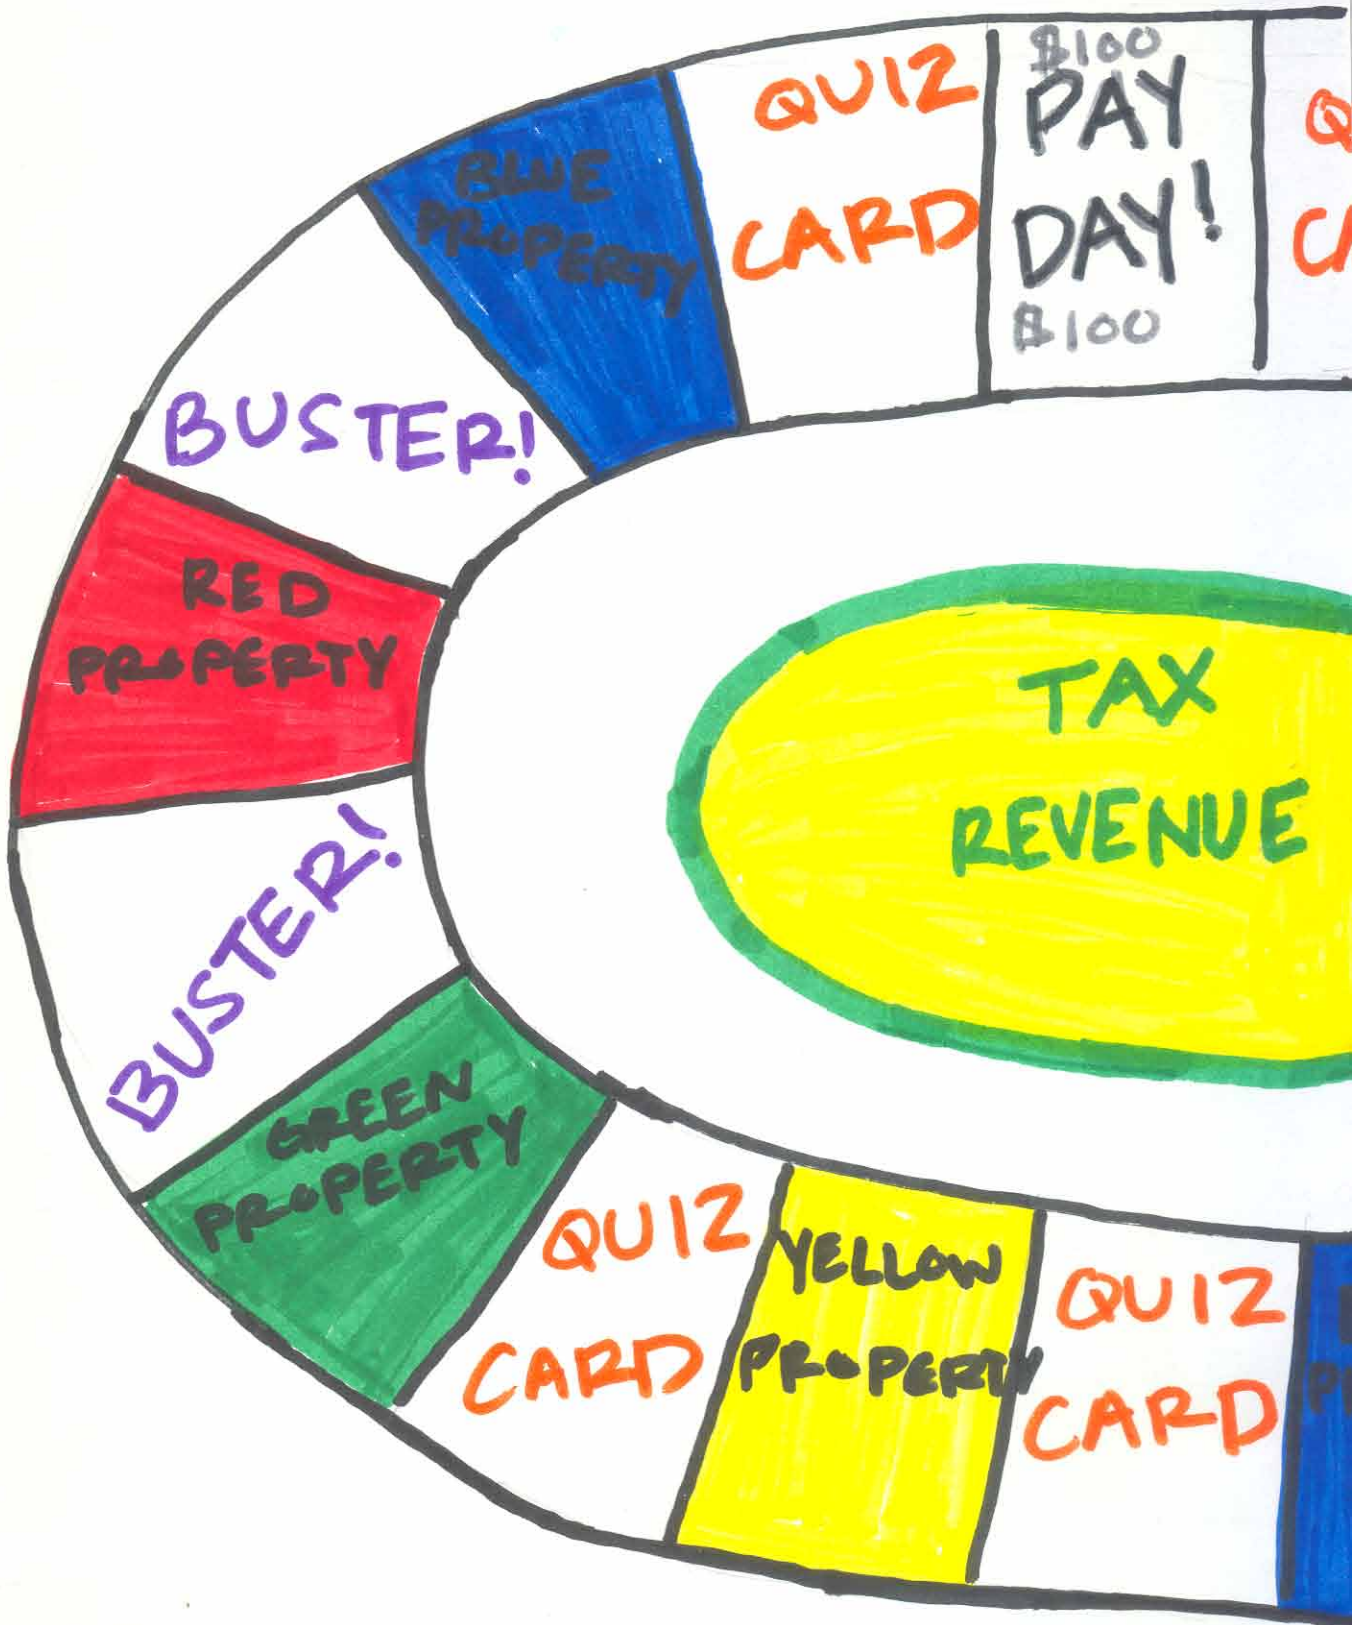

4

3

GREEN PROPERTY

CARD
GREEN PROPERTY

BUSTER!

BUSTER!

Y
QUIZ CARD

\$100
PAY DAY!
\$100

BLUE PROPERTY

TAXES DUE

YELLOW PROPERTY

4

BUSTER!

FINISH

BUDGET BUSTER CARDS

QUIZ
CARD

BUSTER!

BUSTER!

QUIZ
CARD

TAXES
DUE

BLUE
PROPERTY

BLUE
PROPERTY

BUSTER!

PAY DAY!
\$100
\$100